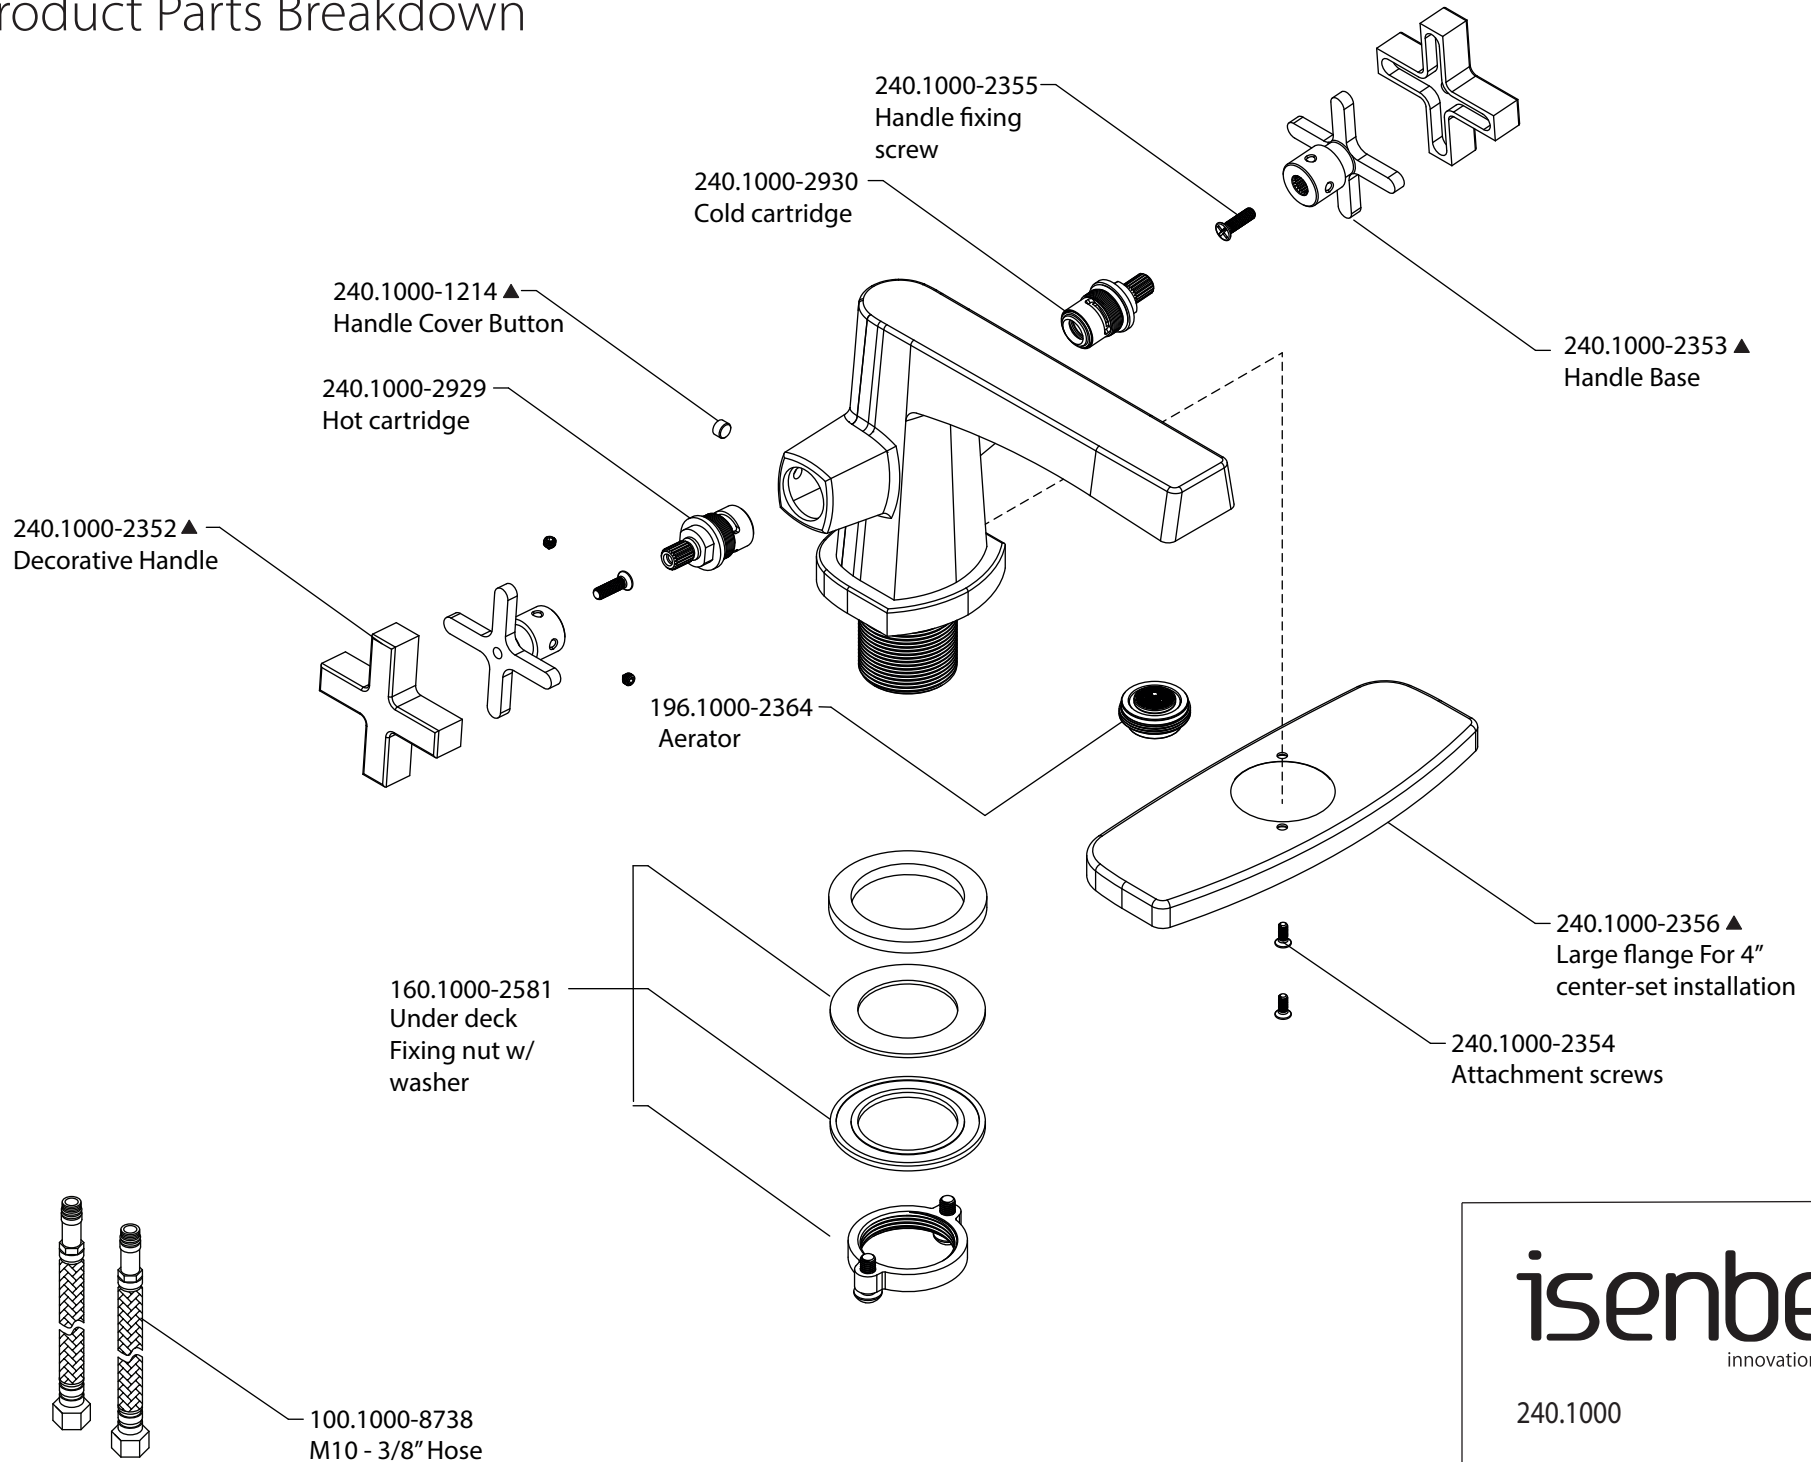

Product Parts Breakdown

isenberg
innovation+design

240.1000